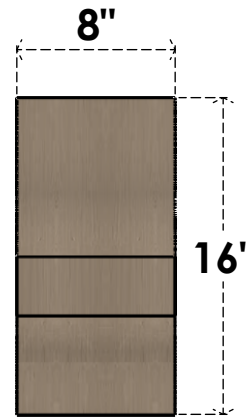

ITEM NUMBER: CORU08X16X16RIDRCPR

8"W X 16"D X 16"H SERIES 1 CLASSIC RIDGEWOOD ROUGH CEDAR
TIMBERTHANE FAUX WOOD CORBEL, PRIMED

SIDE PROFILE

FRONT PROFILE

ISOMETRIC

EKENA MILLWORK
2300 WEST MAIN ST.
CLARKSVILLE, TX 75426
TOLL FREE: 866-607-0453
WWW.EKENAMILLWORK.COM

NOTES

1. INSTALLATION TO BE COMPLETED IN ACCORDANCE WITH MANUFACTURER'S SPECIFICATIONS.
2. DRAWING MAY NOT BE TO SCALE
3. THIS DRAWING IS INTENDED FOR DESIGN AND PLANNING PURPOSES ONLY.
4. ALL INFORMATION CONTAINED HEREIN WAS CURRENT AT THE TIME OF DEVELOPMENT BUT MUST BE REVIEWED AND APPROVED BY THE PRODUCT MANUFACTURER TO BE CONSIDERED ACCURATE.
5. TIMBERTHANE ARCHITECTURAL PRODUCTS ARE MADE FROM HIGH DENSITY URETHANE AND COME FACTORY PRIMED