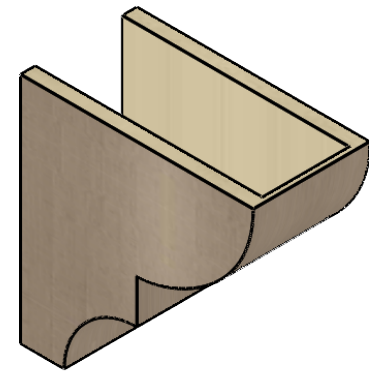

ITEM NUMBER: CORU08X16X16RIDRCPR

8"W X 16"D X 16"H SERIES 1 CLASSIC RIDGEWOOD ROUGH CEDAR
TIMBERTHANE FAUX WOOD CORBEL, PRIMED

SIDE PROFILE

FRONT PROFILE

ISOMETRIC

EKENA MILLWORK
2300 WEST MAIN ST.
CLARKSVILLE, TX 75426
TOLL FREE: 866-607-0453
WWW.EKENAMILLWORK.COM

NOTES

1. INSTALLATION TO BE COMPLETED IN ACCORDANCE WITH MANUFACTURER'S SPECIFICATIONS.
2. DRAWING MAY NOT BE TO SCALE
3. THIS DRAWING IS INTENDED FOR DESIGN AND PLANNING PURPOSES ONLY.
4. ALL INFORMATION CONTAINED HEREIN WAS CURRENT AT THE TIME OF DEVELOPMENT BUT MUST BE REVIEWED AND APPROVED BY THE PRODUCT MANUFACTURER TO BE CONSIDERED ACCURATE.
5. TIMBERTHANE ARCHITECTURAL PRODUCTS ARE MADE FROM HIGH DENSITY URETHANE AND COME FACTORY PRIMED