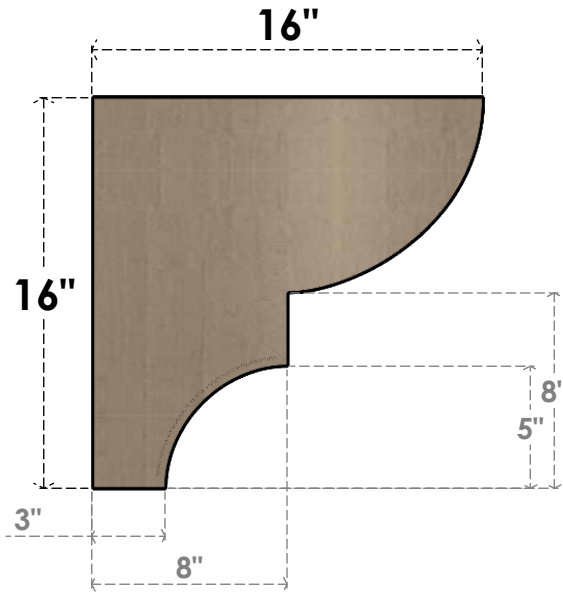

ITEM NUMBER: CORU08X16X16RIDRCPR

8"W X 16"D X 16"H SERIES 1 CLASSIC RIDGEWOOD ROUGH CEDAR
TIMBERTHANE FAUX WOOD CORBEL, PRIMED

SIDE PROFILE

FRONT PROFILE

ISOMETRIC

EKENA MILLWORK
2300 WEST MAIN ST.
CLARKSVILLE, TX 75426
TOLL FREE: 866-607-0453
WWW.EKENAMILLWORK.COM

NOTES

1. INSTALLATION TO BE COMPLETED IN ACCORDANCE WITH MANUFACTURER'S SPECIFICATIONS.
2. DRAWING MAY NOT BE TO SCALE
3. THIS DRAWING IS INTENDED FOR DESIGN AND PLANNING PURPOSES ONLY.
4. ALL INFORMATION CONTAINED HEREIN WAS CURRENT AT THE TIME OF DEVELOPMENT BUT MUST BE REVIEWED AND APPROVED BY THE PRODUCT MANUFACTURER TO BE CONSIDERED ACCURATE.
5. TIMBERTHANE ARCHITECTURAL PRODUCTS ARE MADE FROM HIGH DENSITY URETHANE AND COME FACTORY PRIMED